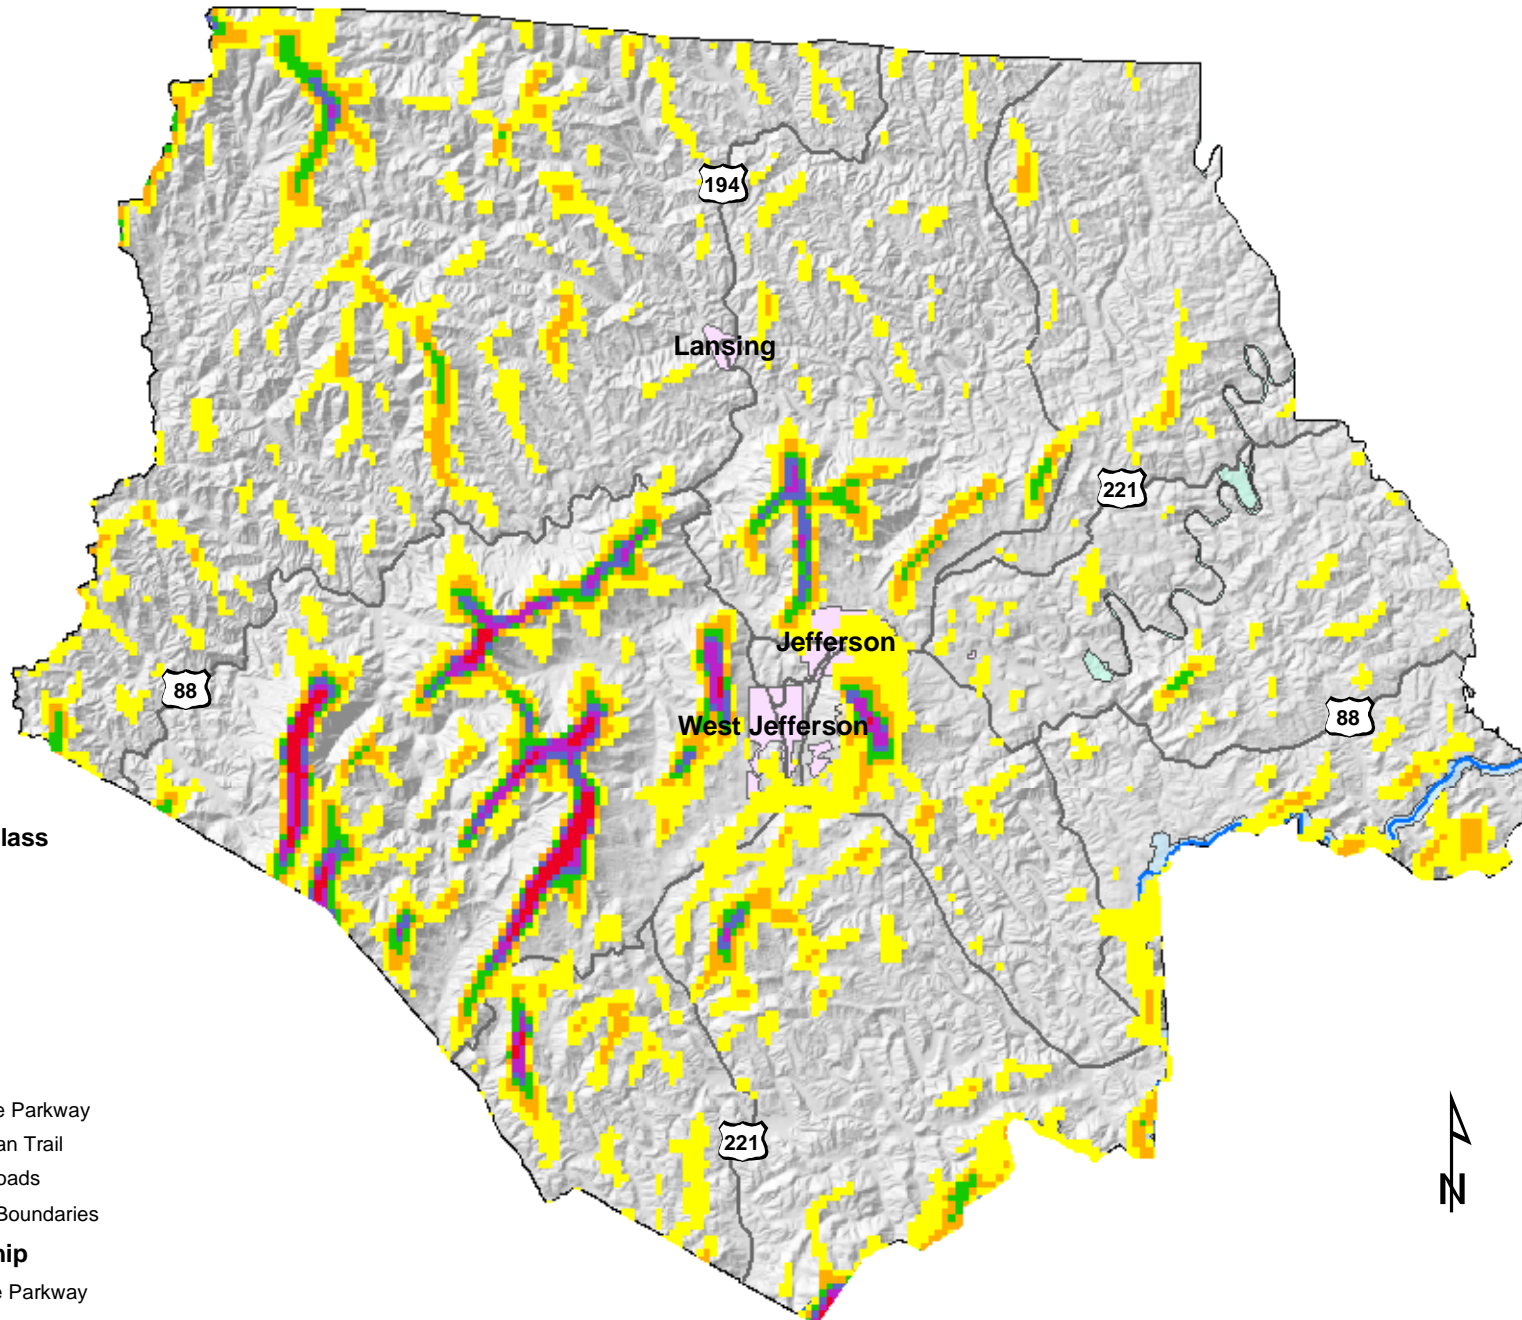

Wind Power Classes: Ashe County, North Carolina

Wind Power Class

- Blue Ridge Parkway
- Appalachian Trail
- Primary Roads
- Municipal Boundaries

Land Ownership

- Blue Ridge Parkway
- Mount Jefferson SP
- New River SP

0 2.5 5 10 Miles