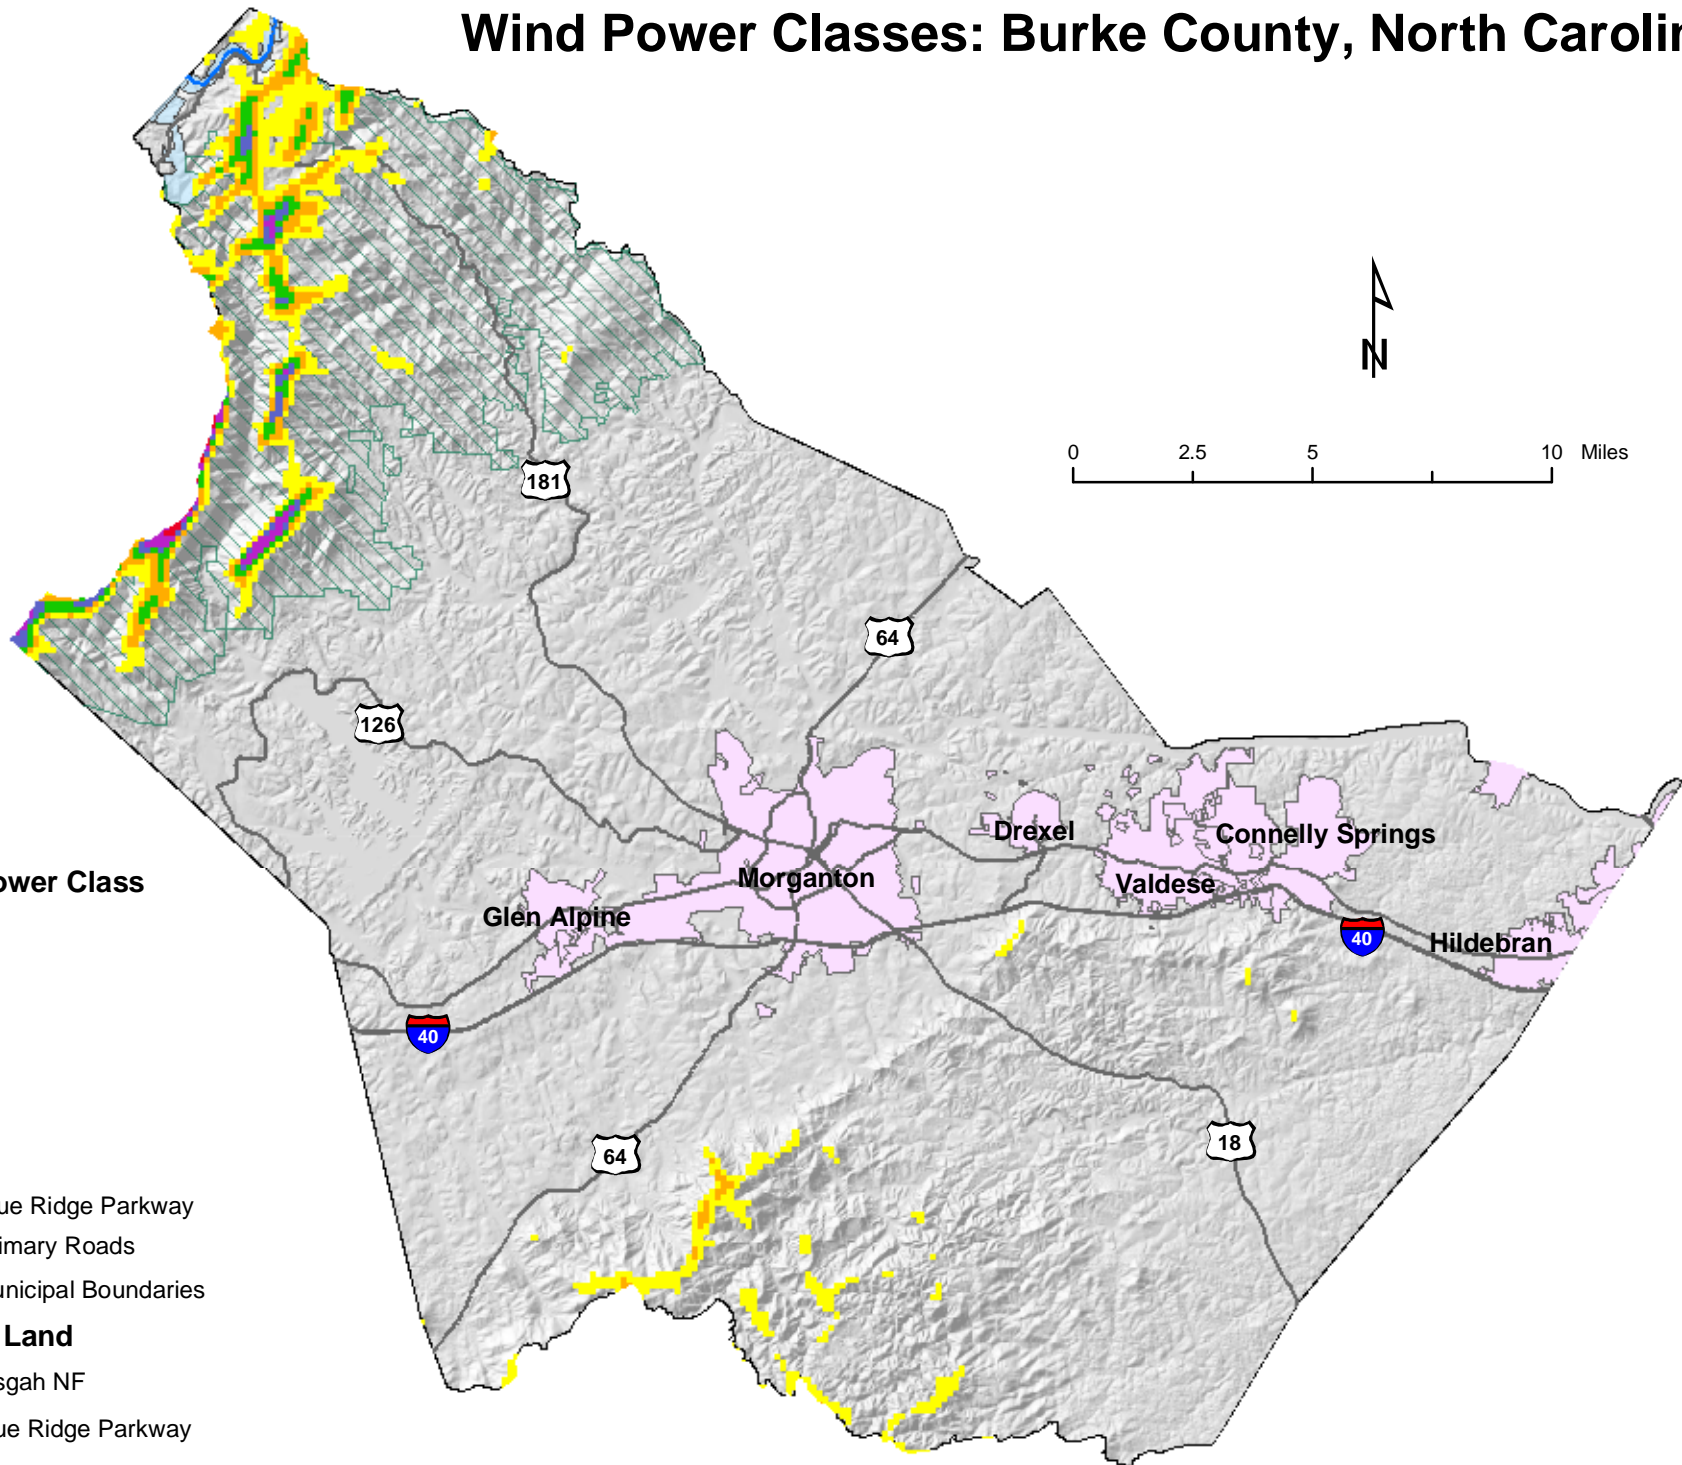

Wind Power Classes: Burke County, North Carolina

Wind Power Class

- Blue Ridge Parkway
- Primary Roads
- Municipal Boundaries

Federal Land

- Pisgah NF
- Blue Ridge Parkway