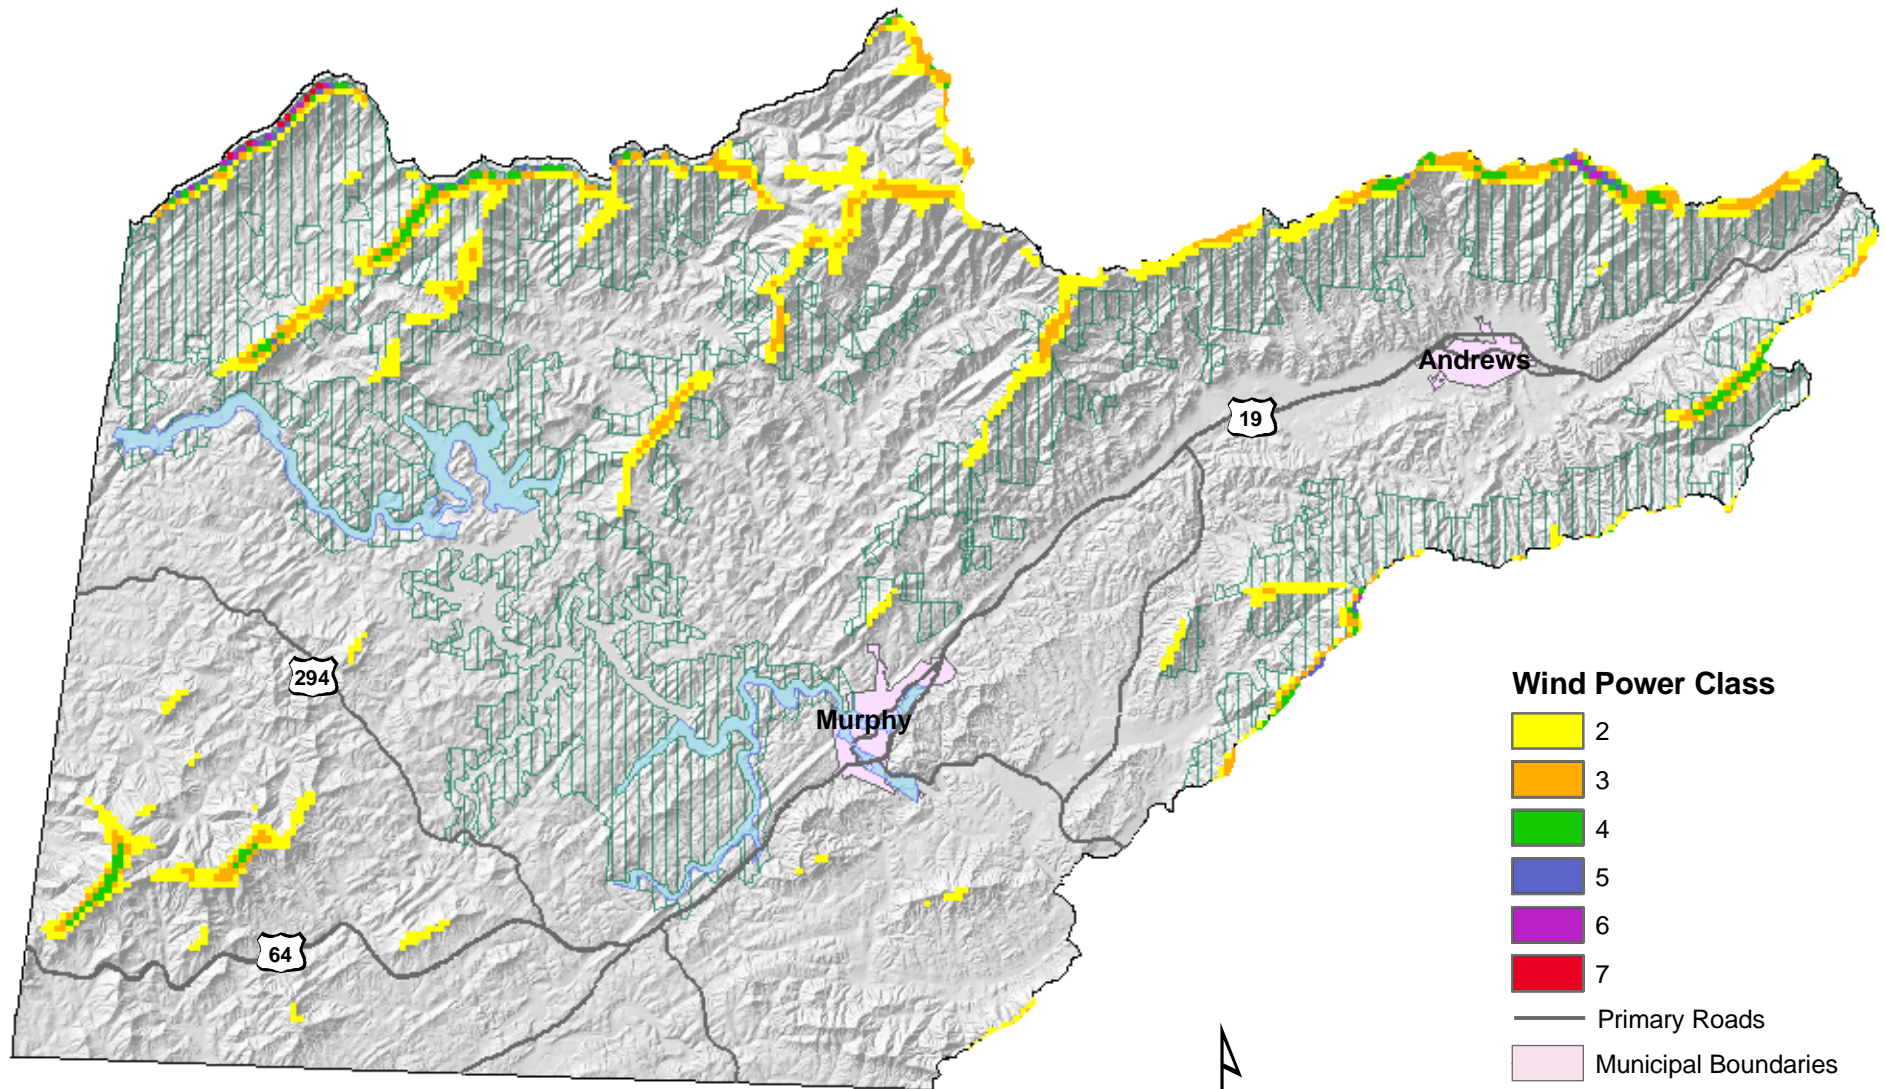

# Wind Power Classes: Cherokee County, North Carolina

## Wind Power Class

- 2
- 3
- 4
- 5
- 6
- 7

- Primary Roads
- Municipal Boundaries

## Federal Land

- Hiwassee Lake
- Nantahala

0 2.5 5 10 Miles