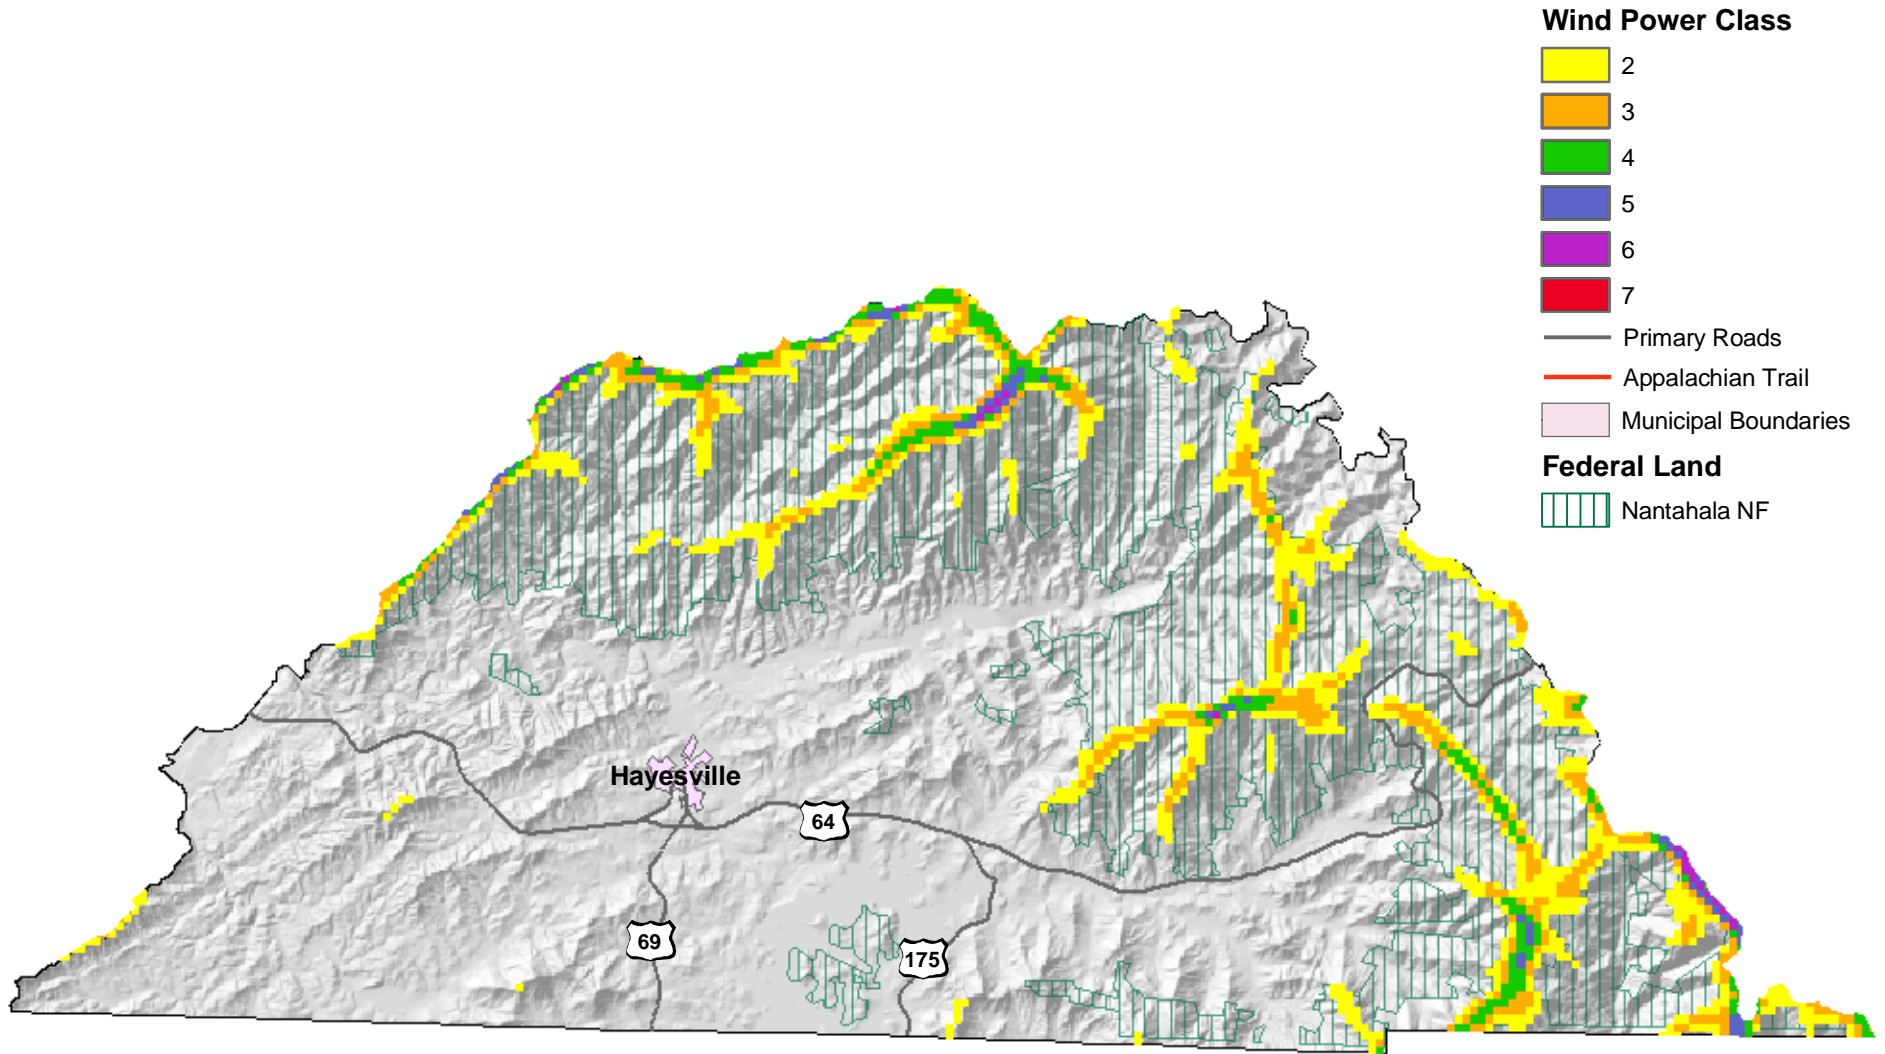

Wind Power Classes: Clay County, North Carolina

0 2.5 5 10 Miles