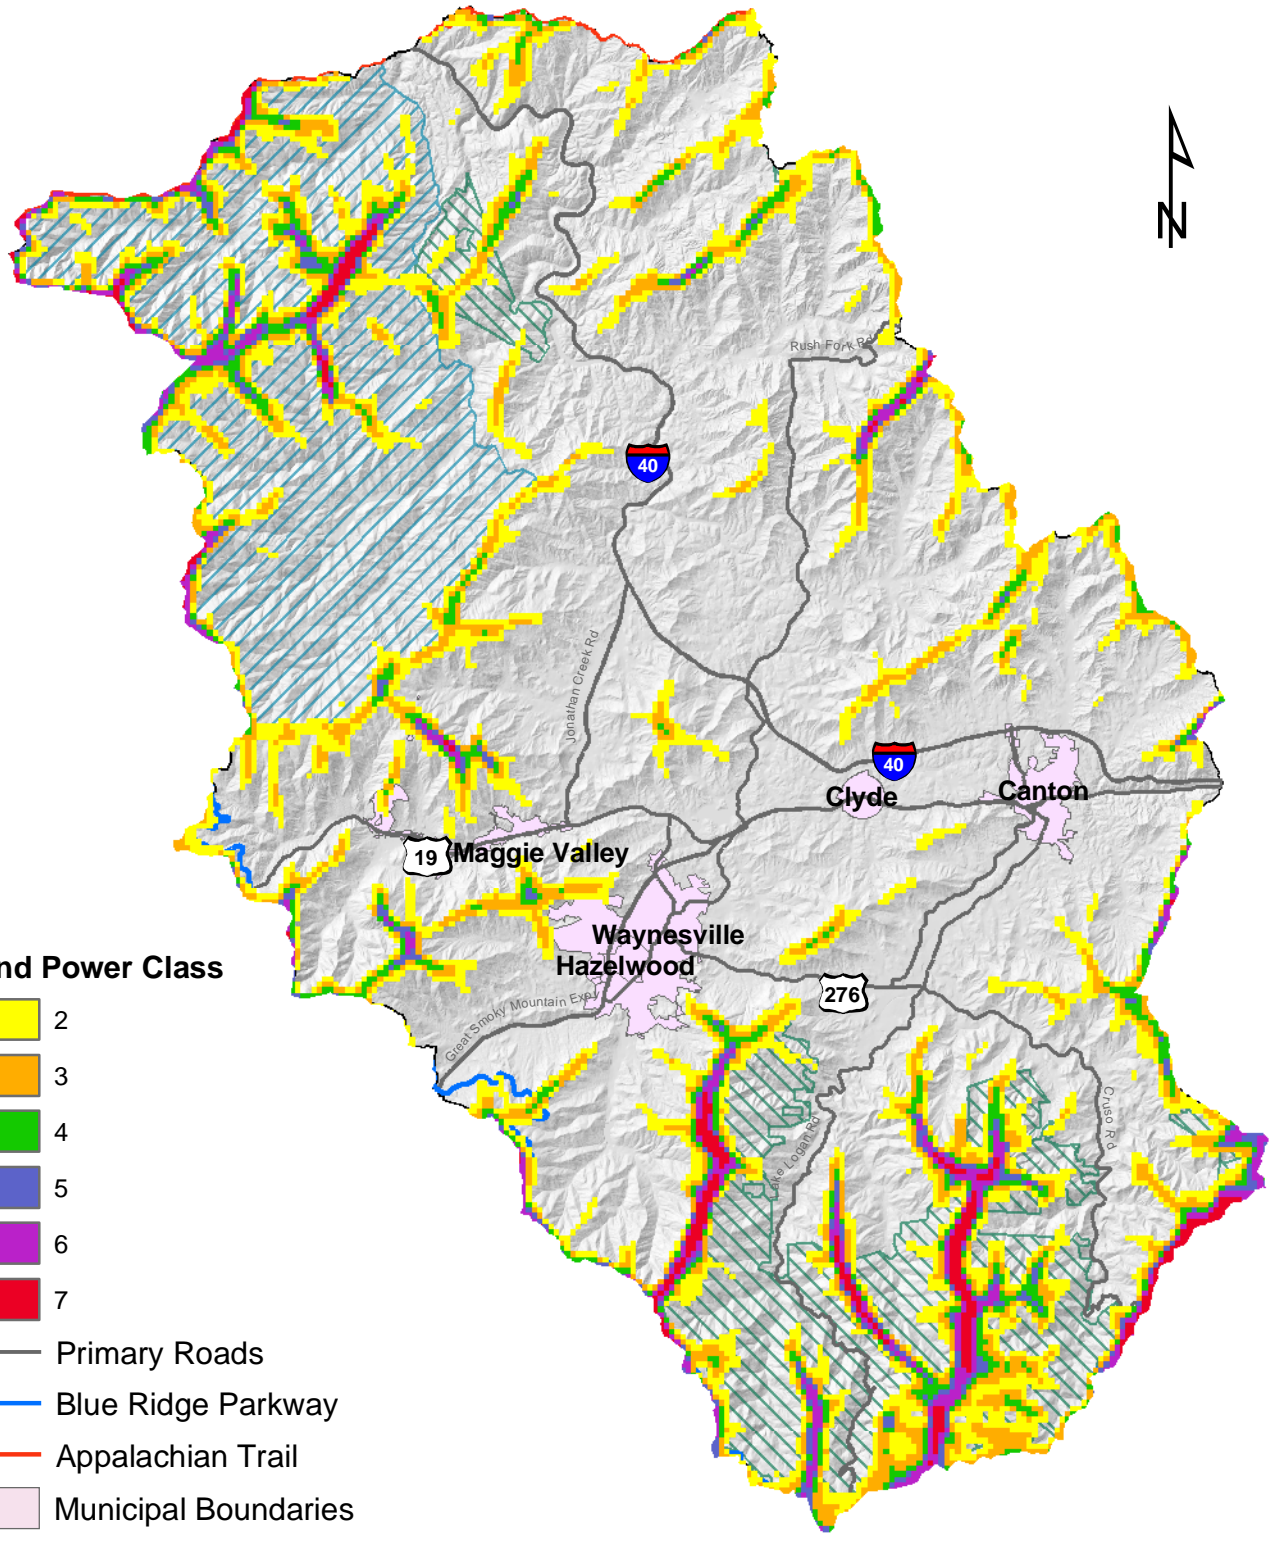

Wind Power Classes: Haywood County, North Carolina

Wind Power Class

- 2
- 3
- 4
- 5
- 6
- 7

- Primary Roads
- Blue Ridge Parkway
- Appalachian Trail
- Municipal Boundaries

Federal Land

- Great Smoky Mountains NP
- Pisgah NF