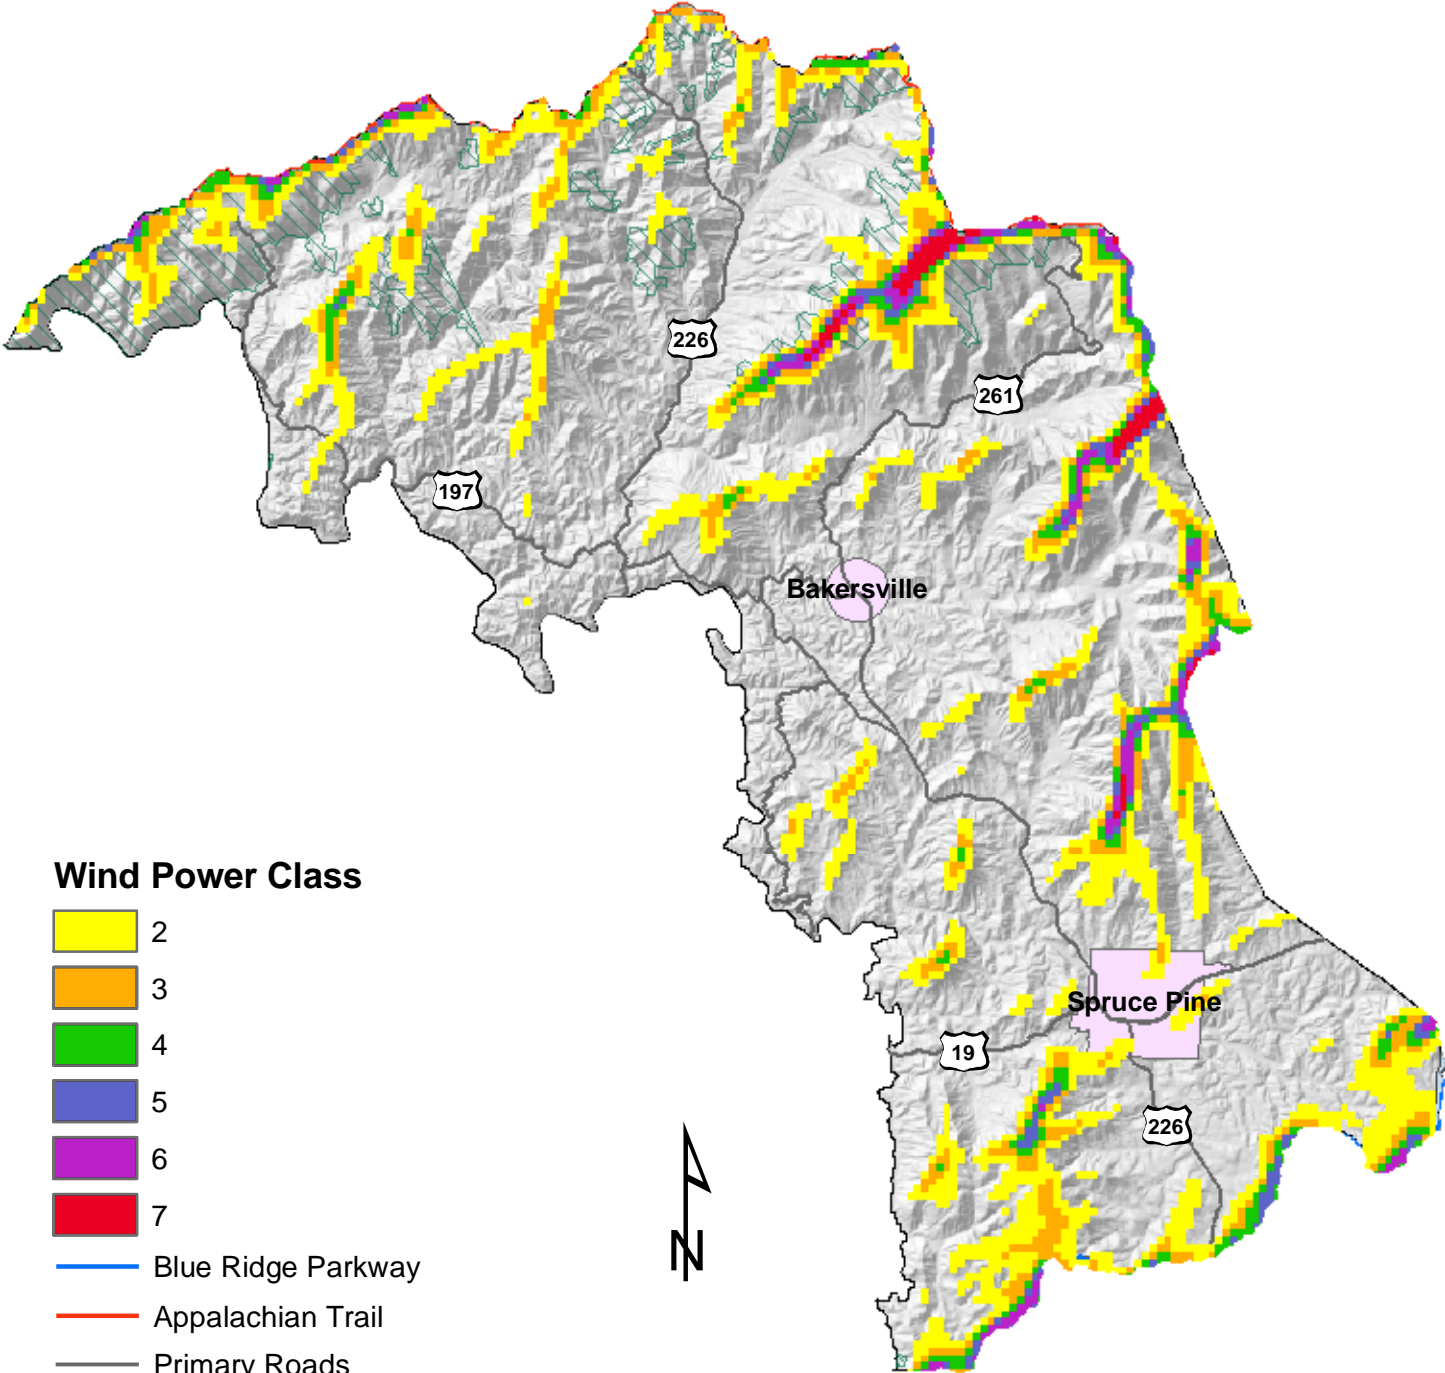

Wind Power Classes: Mitchell County, North Carolina

Wind Power Class

- 2
- 3
- 4
- 5
- 6
- 7

- Blue Ridge Parkway
- Appalachian Trail
- Primary Roads

Municipal Boundaries

- Pisgah NF
- Blue Ridge Parkway

0 2.5 5 10 Miles