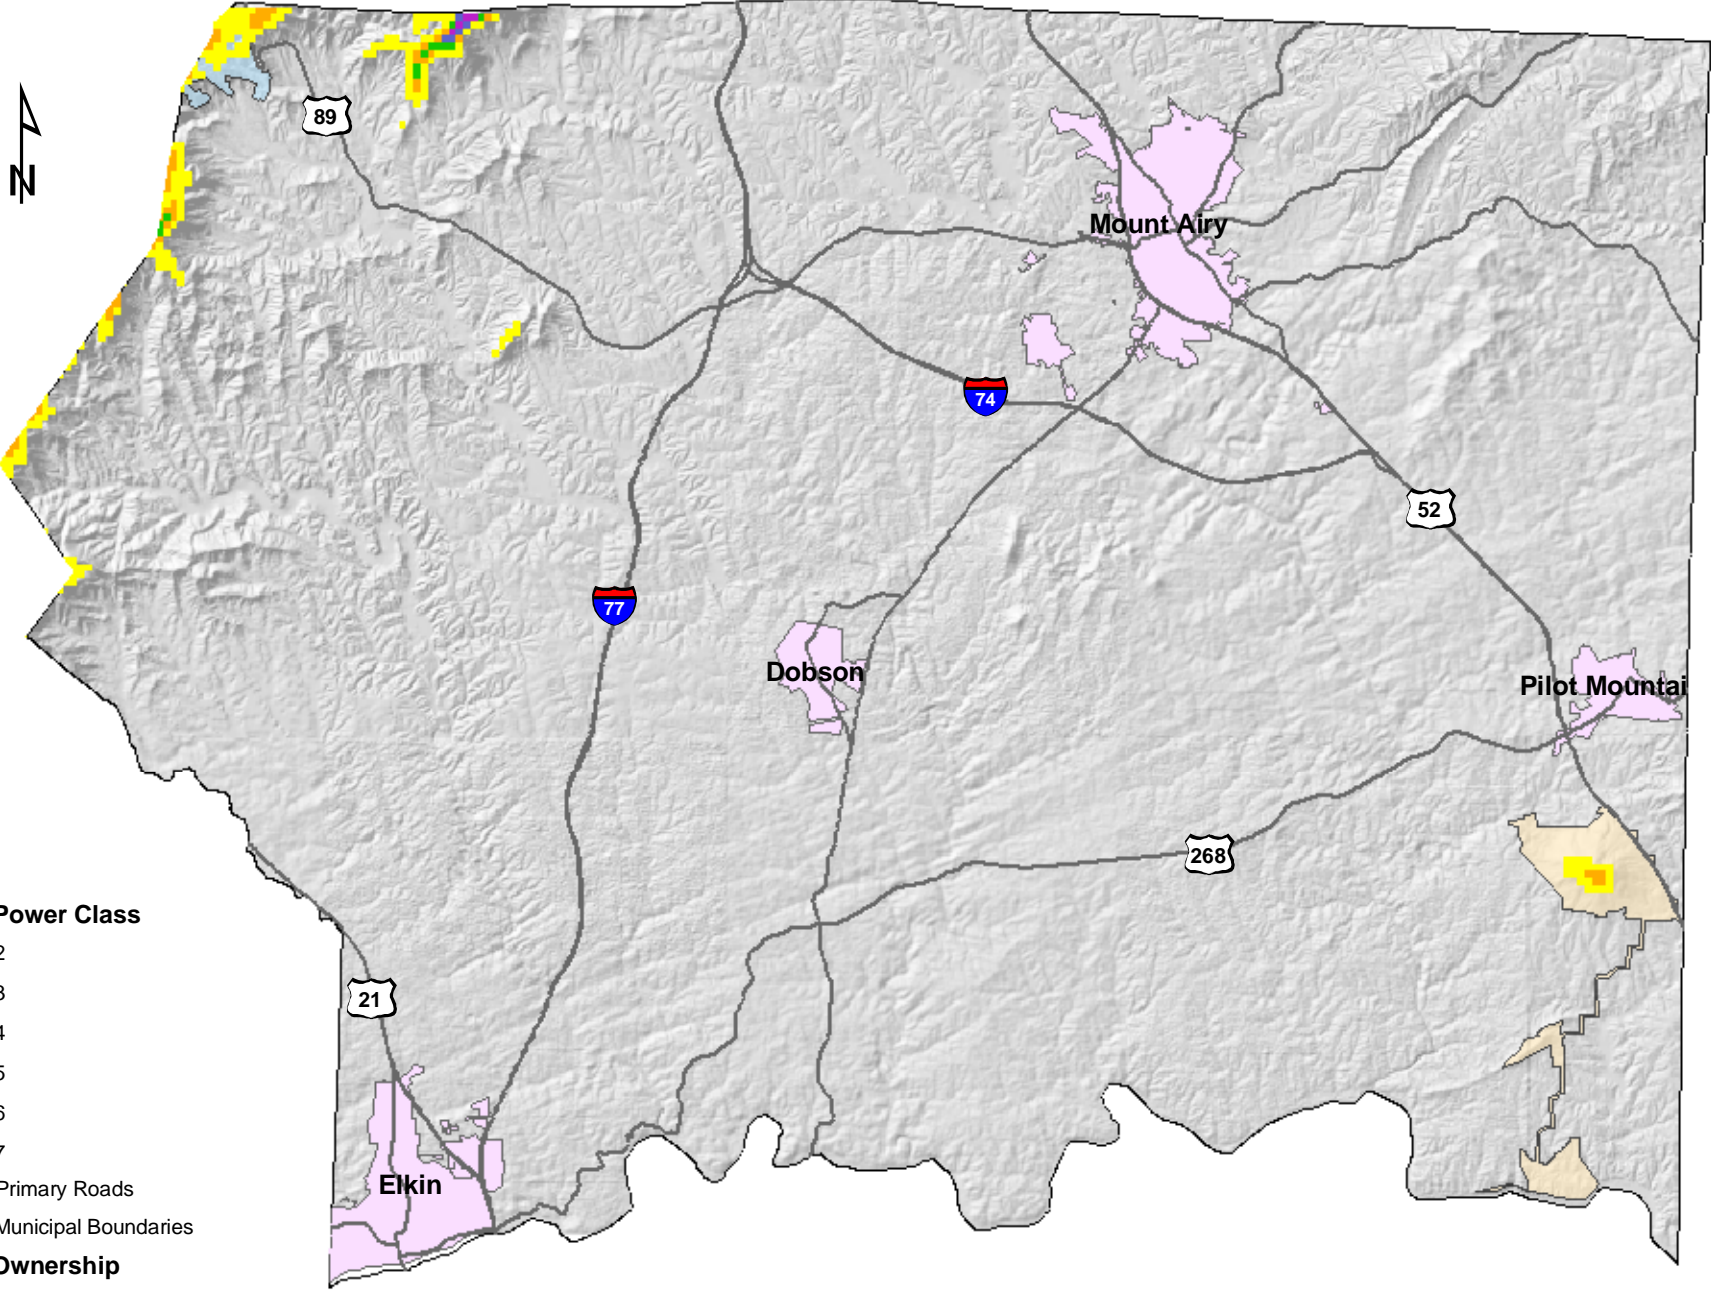

Wind Power Classes: Surry County, North Carolina

Wind Power Class

- 2
- 3
- 4
- 5
- 6
- 7

- Primary Roads
- Municipal Boundaries

Land Ownership

- Pilot Mountain SP
- Blue Ridge Parkway