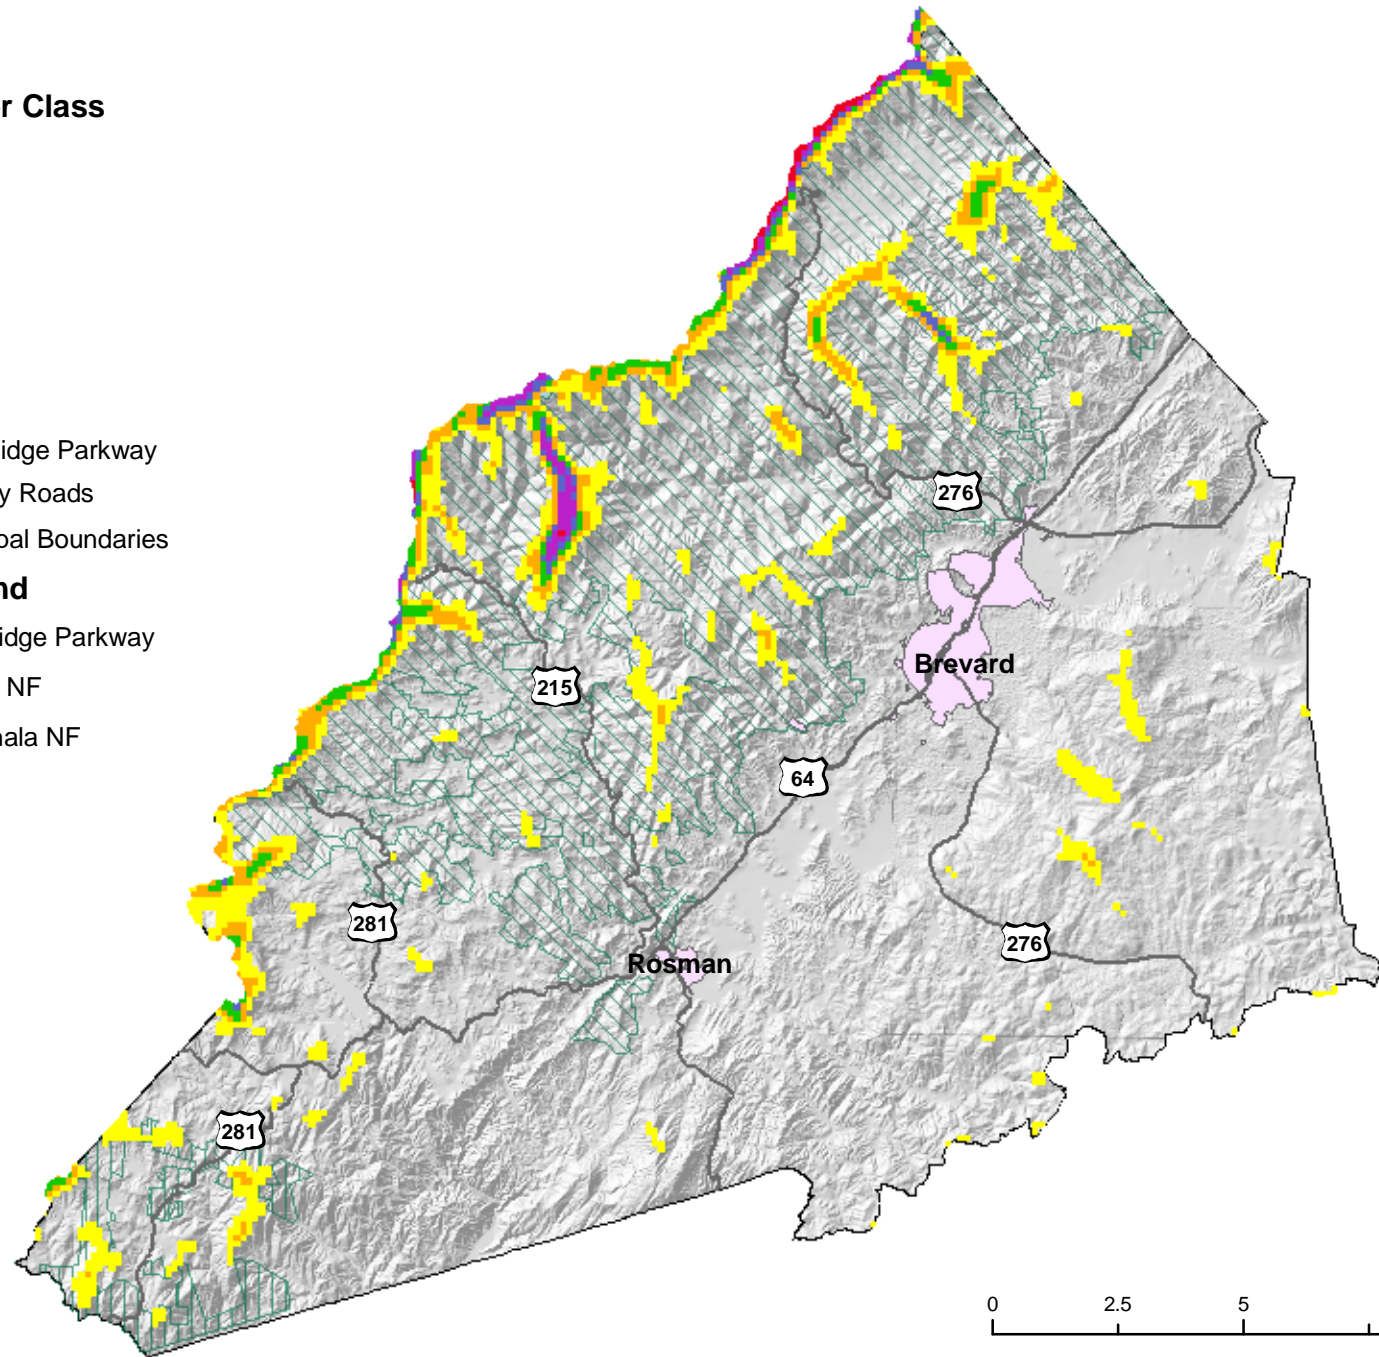

Wind Power Classes: Transylvania County, North Carolina

Wind Power Class

- Blue Ridge Parkway
- Primary Roads
- Municipal Boundaries

Federal Land

- Blue Ridge Parkway
- Pisgah NF
- Nantahala NF

0 2.5 5 10 Miles