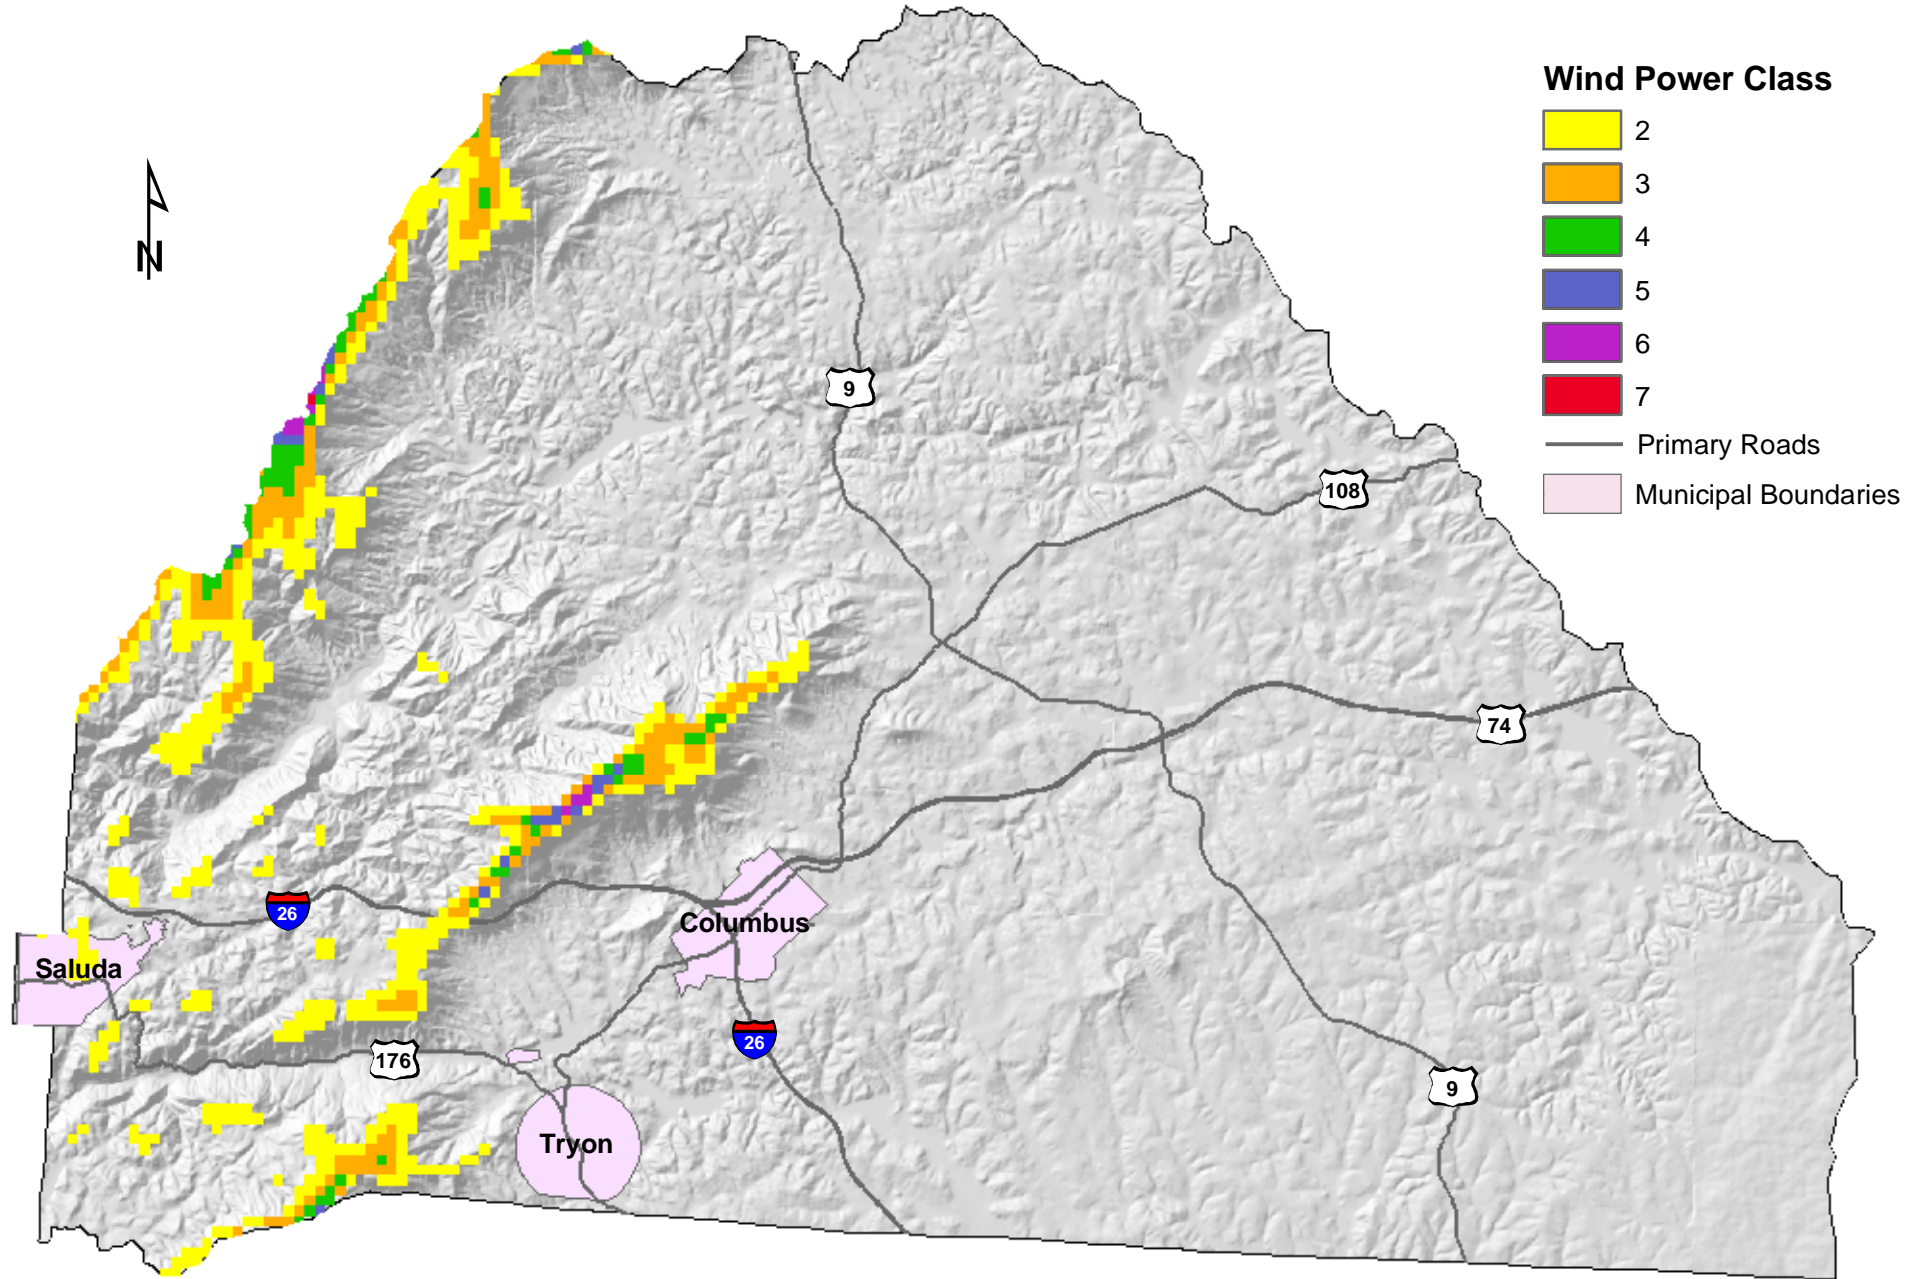

# Wind Power Classes: Polk County, North Carolina

0 2.5 5 10 Miles