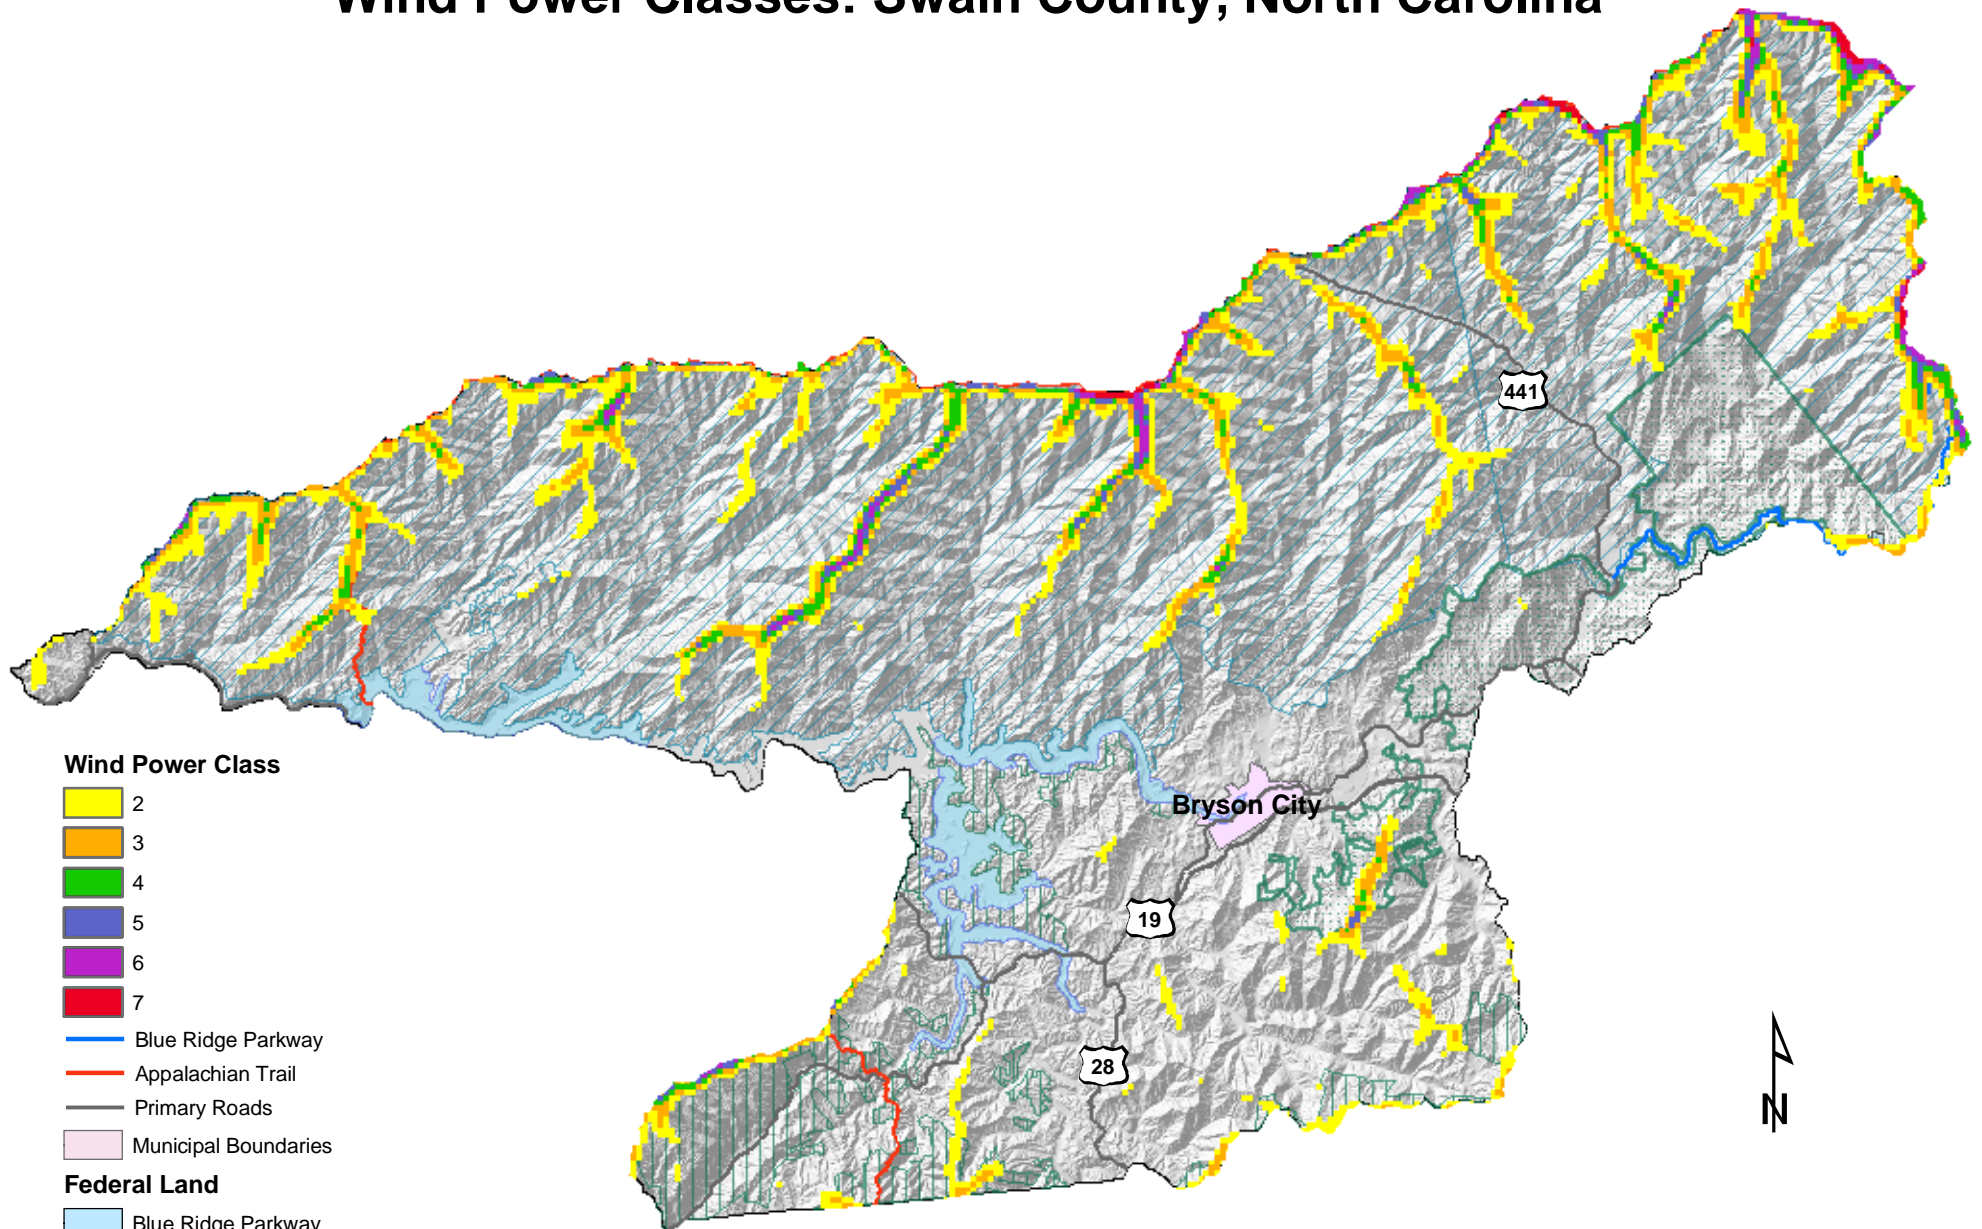

Wind Power Classes: Swain County, North Carolina

Wind Power Class

- Blue Ridge Parkway
- Appalachian Trail
- Primary Roads
- Municipal Boundaries

Federal Land

- Blue Ridge Parkway
- Fontana Lake
- Great Smoky Mountains NP
- Nantahala NF
- Cherokee Reservation

0 2.5 5 10 Miles