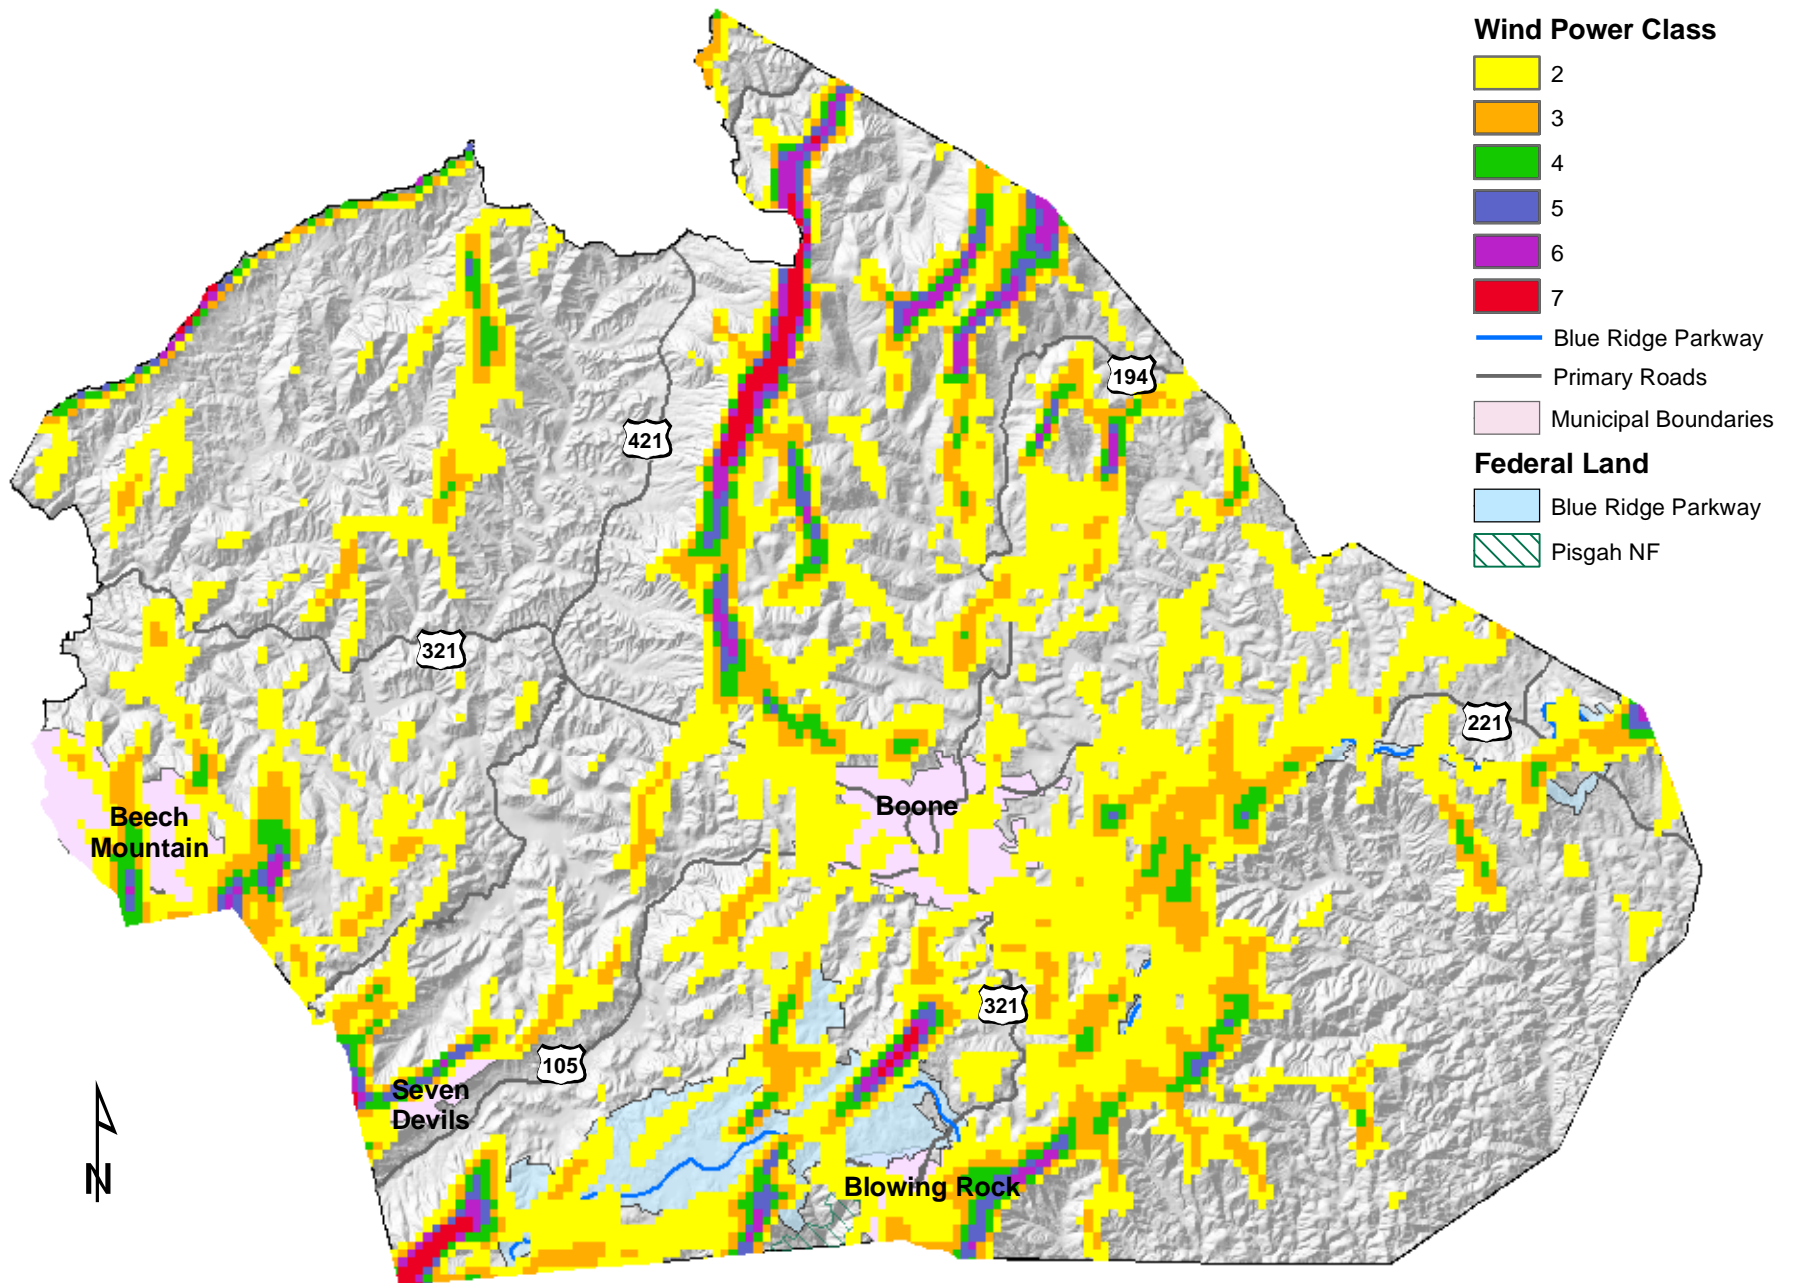

# Wind Power Classes: Watauga County, North Carolina

0 2.5 5 10 Miles